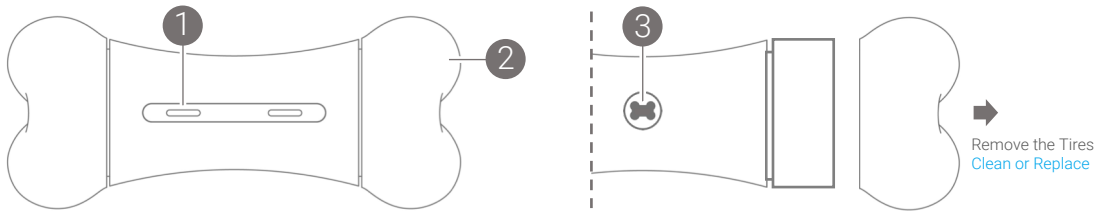

WICKEDBONE

QUICK START GUIDE

Welcome to Wickedbone

① LED Indicator Light

② Removable Tires

③ Micro USB Charging Port

Quick Start

Download Wickedbone App
on Google Play or App Store

Charge your Wickedbone
by connecting it to a USB port

Open the App and
touch to connect

 Charging  Fully Charged

(The LED indicator light indicates the charge status)

Wickedbone User Manual

Review the user manual before using Wickedbone. Go to www.cheerble.com/wickedbone or open the Wickedbone app. To view or download the user manual. Retain documentation for future reference. The manual is subject to change without prior notice.