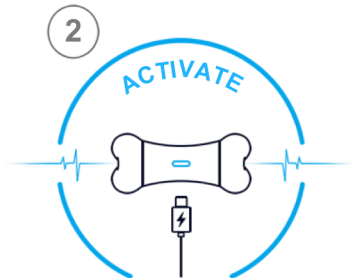

WICKEDBONE

QUICK START GUIDE

Welcome to Wickedbone

① LED Indicator Light

② Removable Tires

③ Micro USB Charging Port

Quick Start

Download Wickedbone App
on Google Play or App Store

Charge your Wickedbone
by connecting it to a USB port

Open the App and
touch to connect

 Charging  Fully Charged

(The LED indicator light indicates the charge status)

Wickedbone User Manual

Review the user manual before using Wickedbone. Go to www.cheerble.com/wickedbone or open the Wickedbone app. To view or download the user manual. Retain documentation for future reference. The manual is subject to change without prior notice.